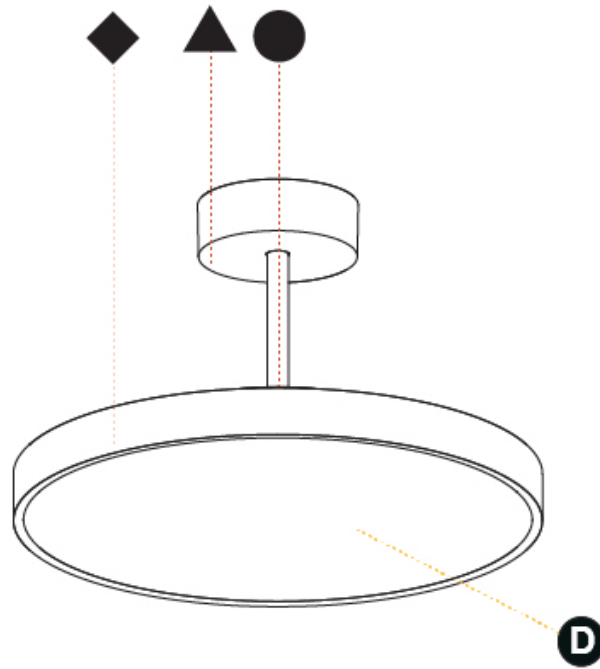

SIGN DIVA TUBE KORONA SUSPENSION

A300025-

PROJECT _____

TYPE _____

SPECIFIER _____

QUANTITY _____

DATE _____