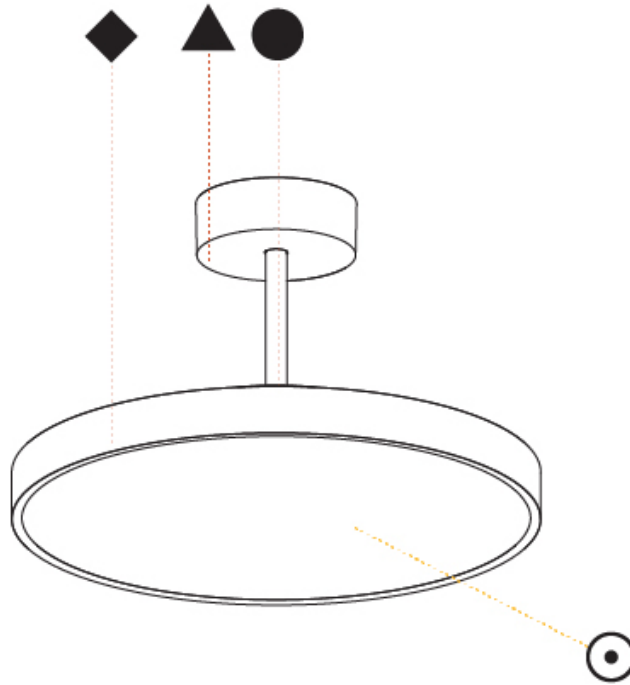

SIGN DIVA TUBE SUSPENSION

A300020-

PROJECT

TYPE

SPECIFIER

QUANTITY

DATE

A