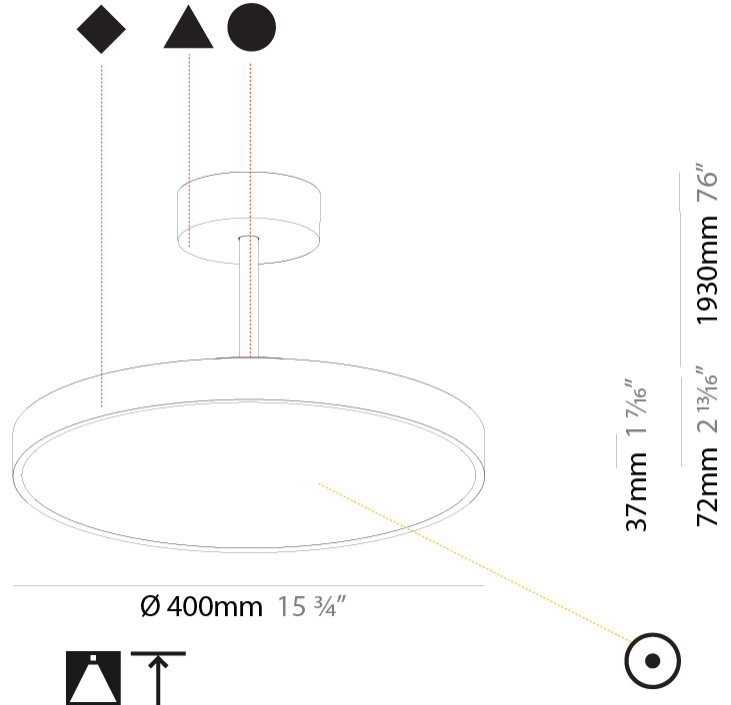

GENERAL

Series: Sign Diva Tube
Subseries: Sign Diva Tube
Brand: Prolicht
Division: Architectural
Mounting Type: Suspension
Mounting Location: Ceiling
Subcategory: Pendant

PHYSICAL

Shape: Round
Diameter (mm): 400
Diameter (in): 15 3/4
Height (mm): 72
Height (in): 2 13/16
Max. Overall Height (mm): 2002
Max. Overall Height (in): 78 13/16
Light Distribution: Direct
Weight (kg): 2.888
Weight (lbs): 6.366
Diffuser: PMMA - Opal / Micro-Prism / Sparkling Secret / Vintage Industrial
Fixture Finish: SSR / BKV / CWI / CRY / HAB / UFT / ITA / RUA / FTG / MYG / LOD / PUS / FRO / FUP / KIA / POP / BLS / SPG / MEY / GOH / GUM / CHC / COM / ABZ / JAG / OBR / MOS / ROR
Fixture Material: Extruded Aluminum / Steel

ELECTRICAL

Lamp Type: LED (Zhaga Standard)
Input Wattage (W): 17
Total Output Wattage (W): 16
Dimming: Tri-Mode (Non-Dimming and Phase Dimming (120Vac only) and 0-10V Dimming)
Driver Included: Yes
Driver Location: Integrated
Driver Type: Constant Current - Universal
Driver Class: Class 2
Input Voltage (V): 120 - 277
Constant Current (MA): 500

LED

Color Temperature (°K): 2700 / 3000 / 3500 / 4000
Max. Delivered Lumen (lm): 1807 / 1943 / 1951 / 1991
Nominal Lumen (lm): 2250 / 2450 / 2430 / 2480
CRI: >90 CRI
Lamp Life (hrs): 50000

OPTICAL

RATINGS AND CERTIFICATIONS

Certified By: Certified for North American Standards
IP rating: IP20